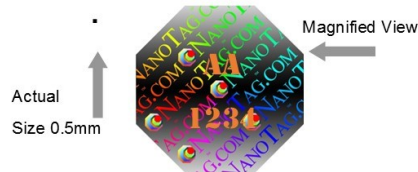

MicroDOTS
Identification & Authentication

Wand Application Instructions

Copyright © MicroDOT Pty Ltd
All Rights Reserved
2018, 2019

MicroDOTS
Identification & Authentication

MicroDOT PROPERTY MARKING

Frequently Asked Questions

Copyright © MicroDOT Pty Ltd
All Rights Reserved
2018, 2019

MicroDOTS
Identification & Authentication

Guidelines to Applying Signs, Labels, Stickers & Decals

Copyright © MicroDOT Pty Ltd
All Rights Reserved
2018, 2019

MicroDOTS
Identification & Authentication

Deter Theft Through Property Marking

Copyright © MicroDOT Pty Ltd
All Rights Reserved
2018, 2019

MicroDOTS
Identification & Authentication

Motorcycle Template Suggested Application Points

Copyright © MicroDOT Pty Ltd
All Rights Reserved
2018, 2019